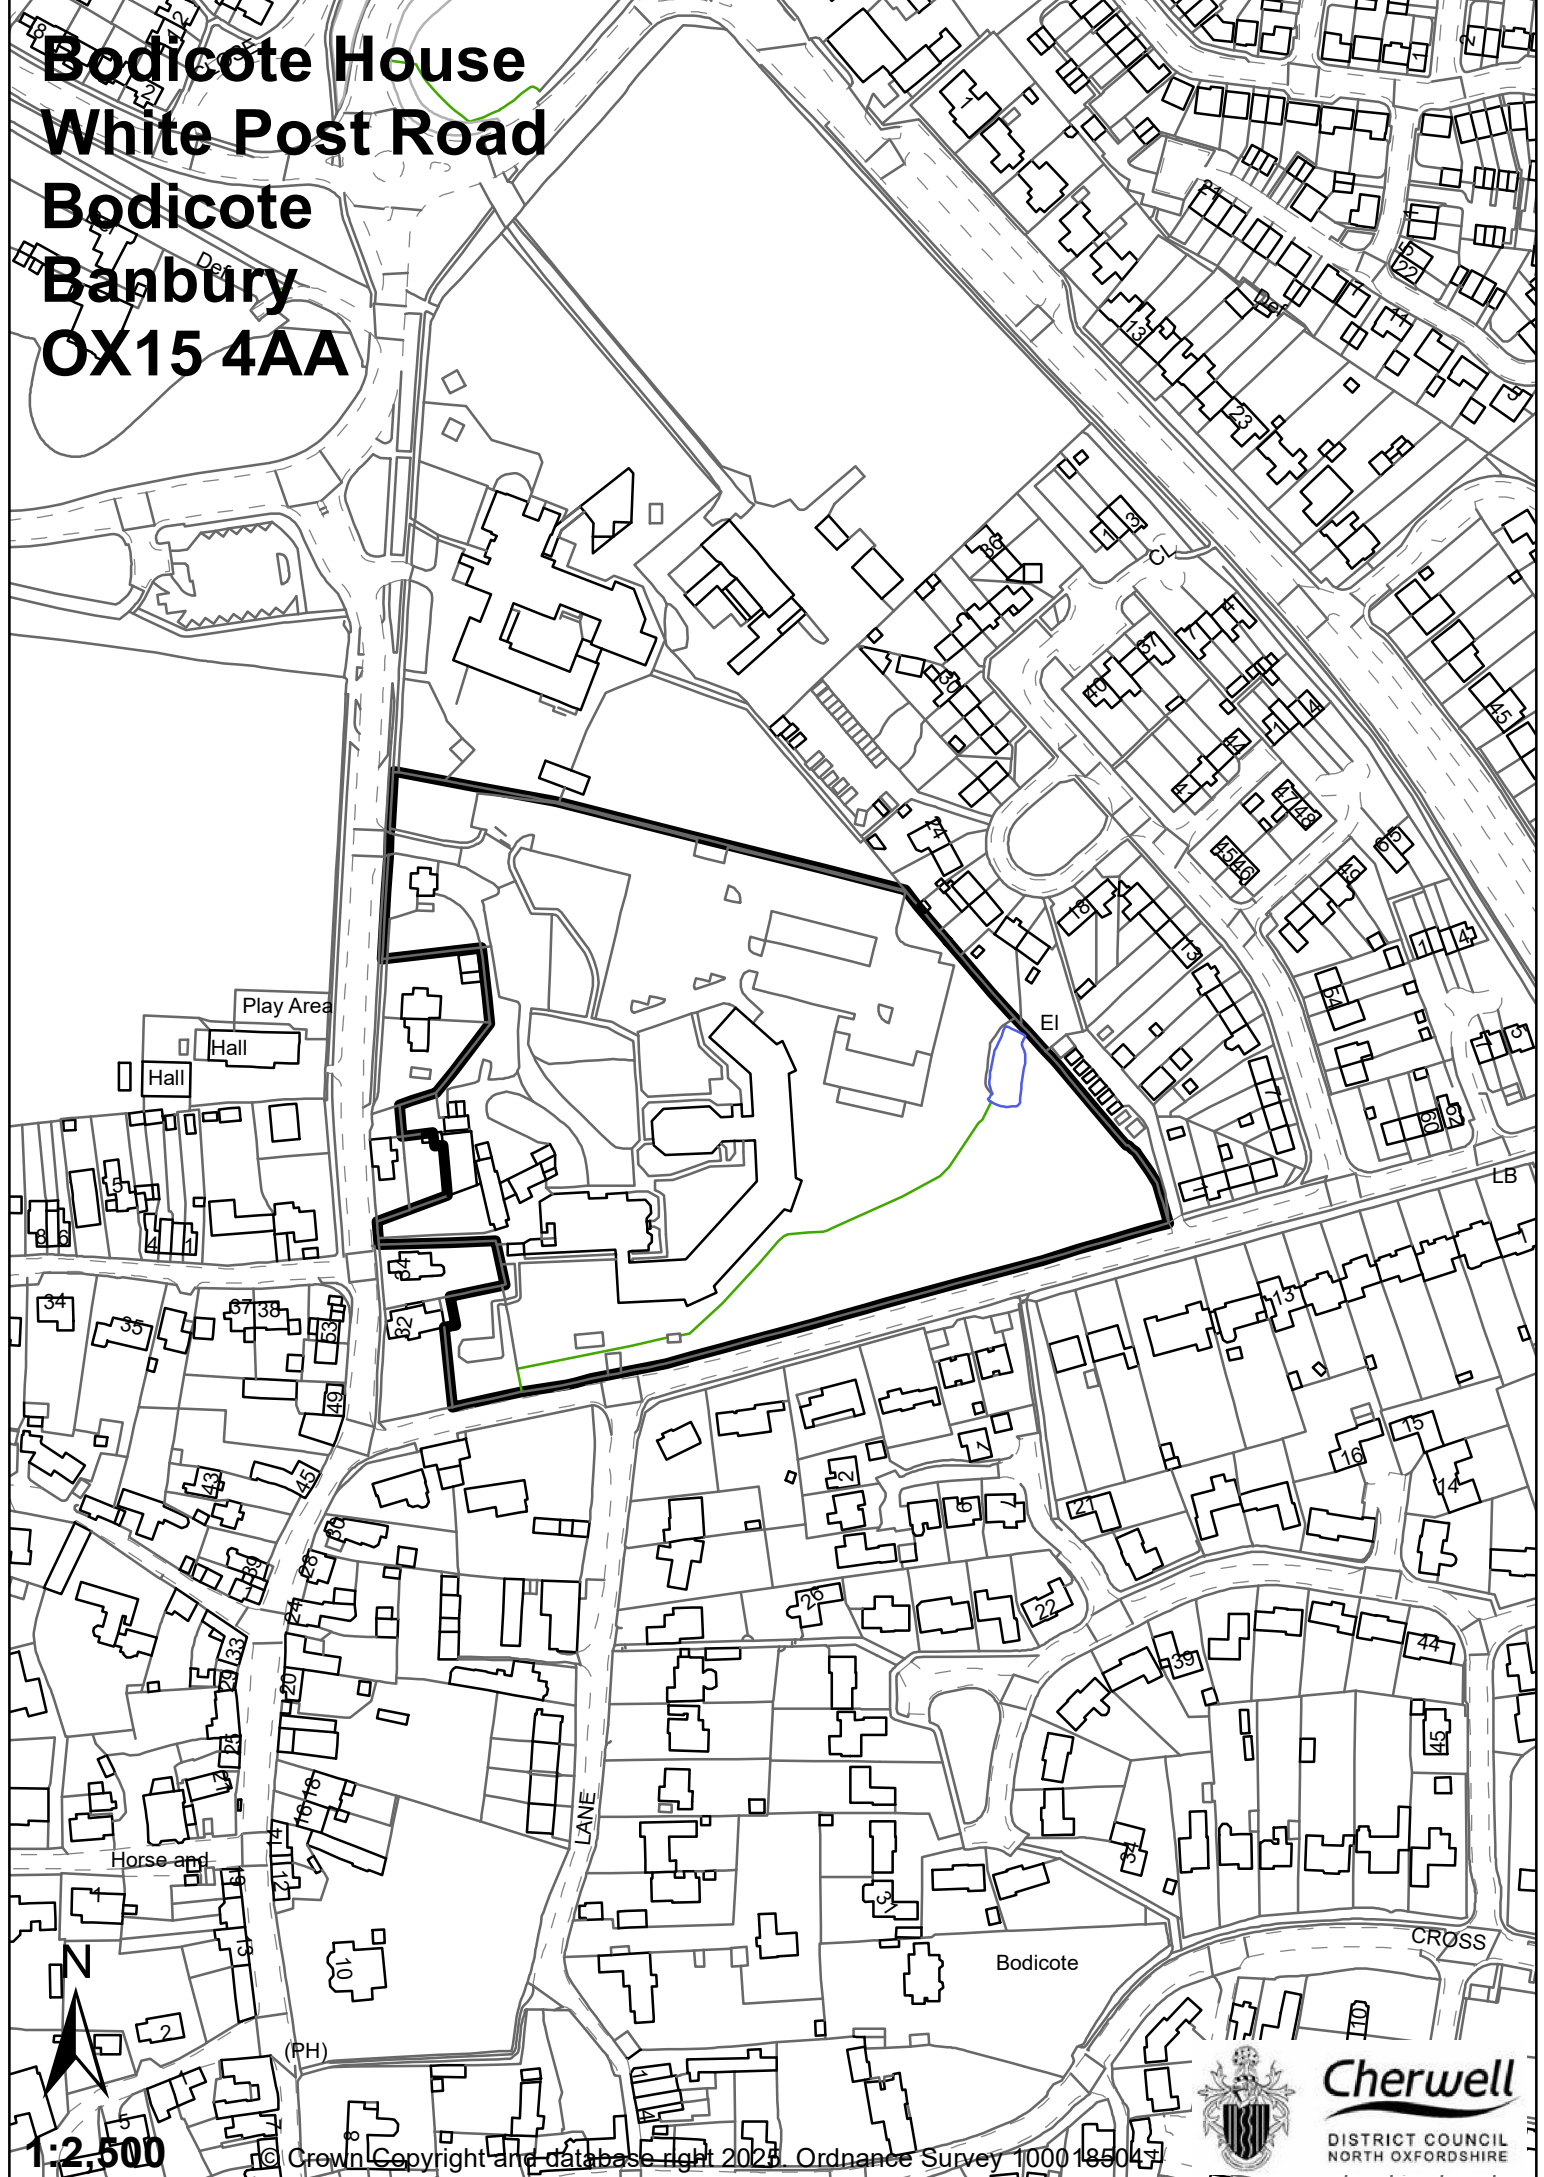

**Bodicote House  
White Post Road  
Bodicote  
Banbury  
OX15 4AA**

**1:2,500**

© Crown Copyright and database right 2025. Ordnance Survey 1000195047

**Cherwell**  
DISTRICT COUNCIL  
NORTH OXFORDSHIRE